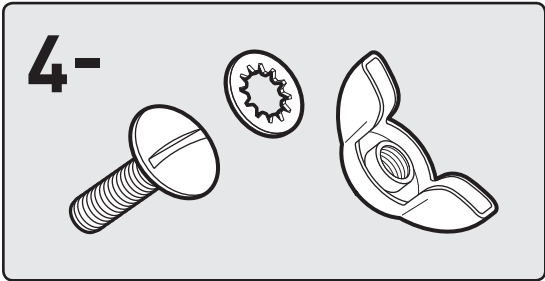

SMOKEY JOE® GOLD CHARCOAL GRILL

Read owner's guide before using the barbecue.

14½ inch
(37 cm)

55036_022811
US ENGLISH

Smokey Joe Gold 061509

1**1-****2****1-****3****3-**

5

6